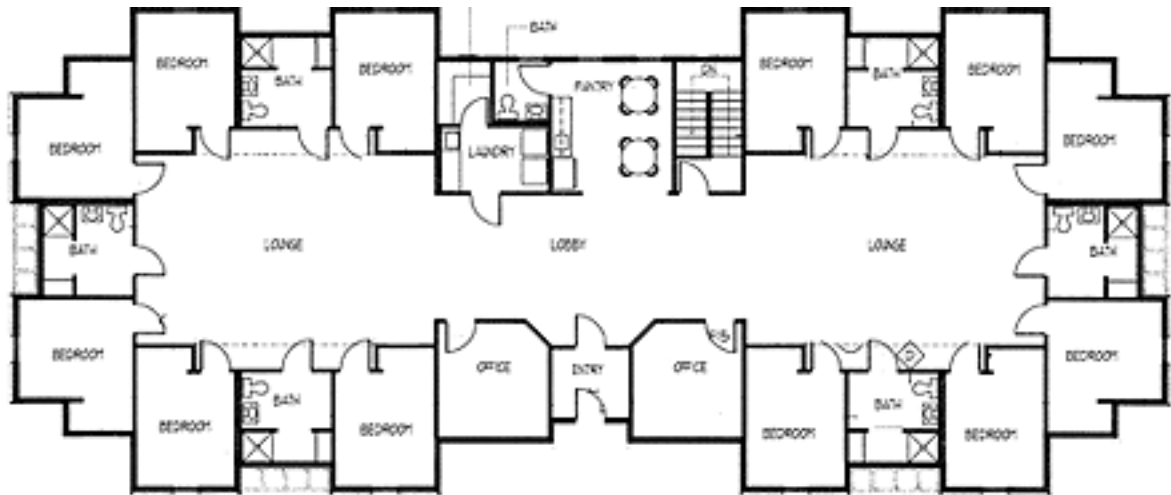

CORNELSON COTTAGE

KEY

	Toilet		Sink
	Stove		Bunk
	Fridge		Couch
	Shower		